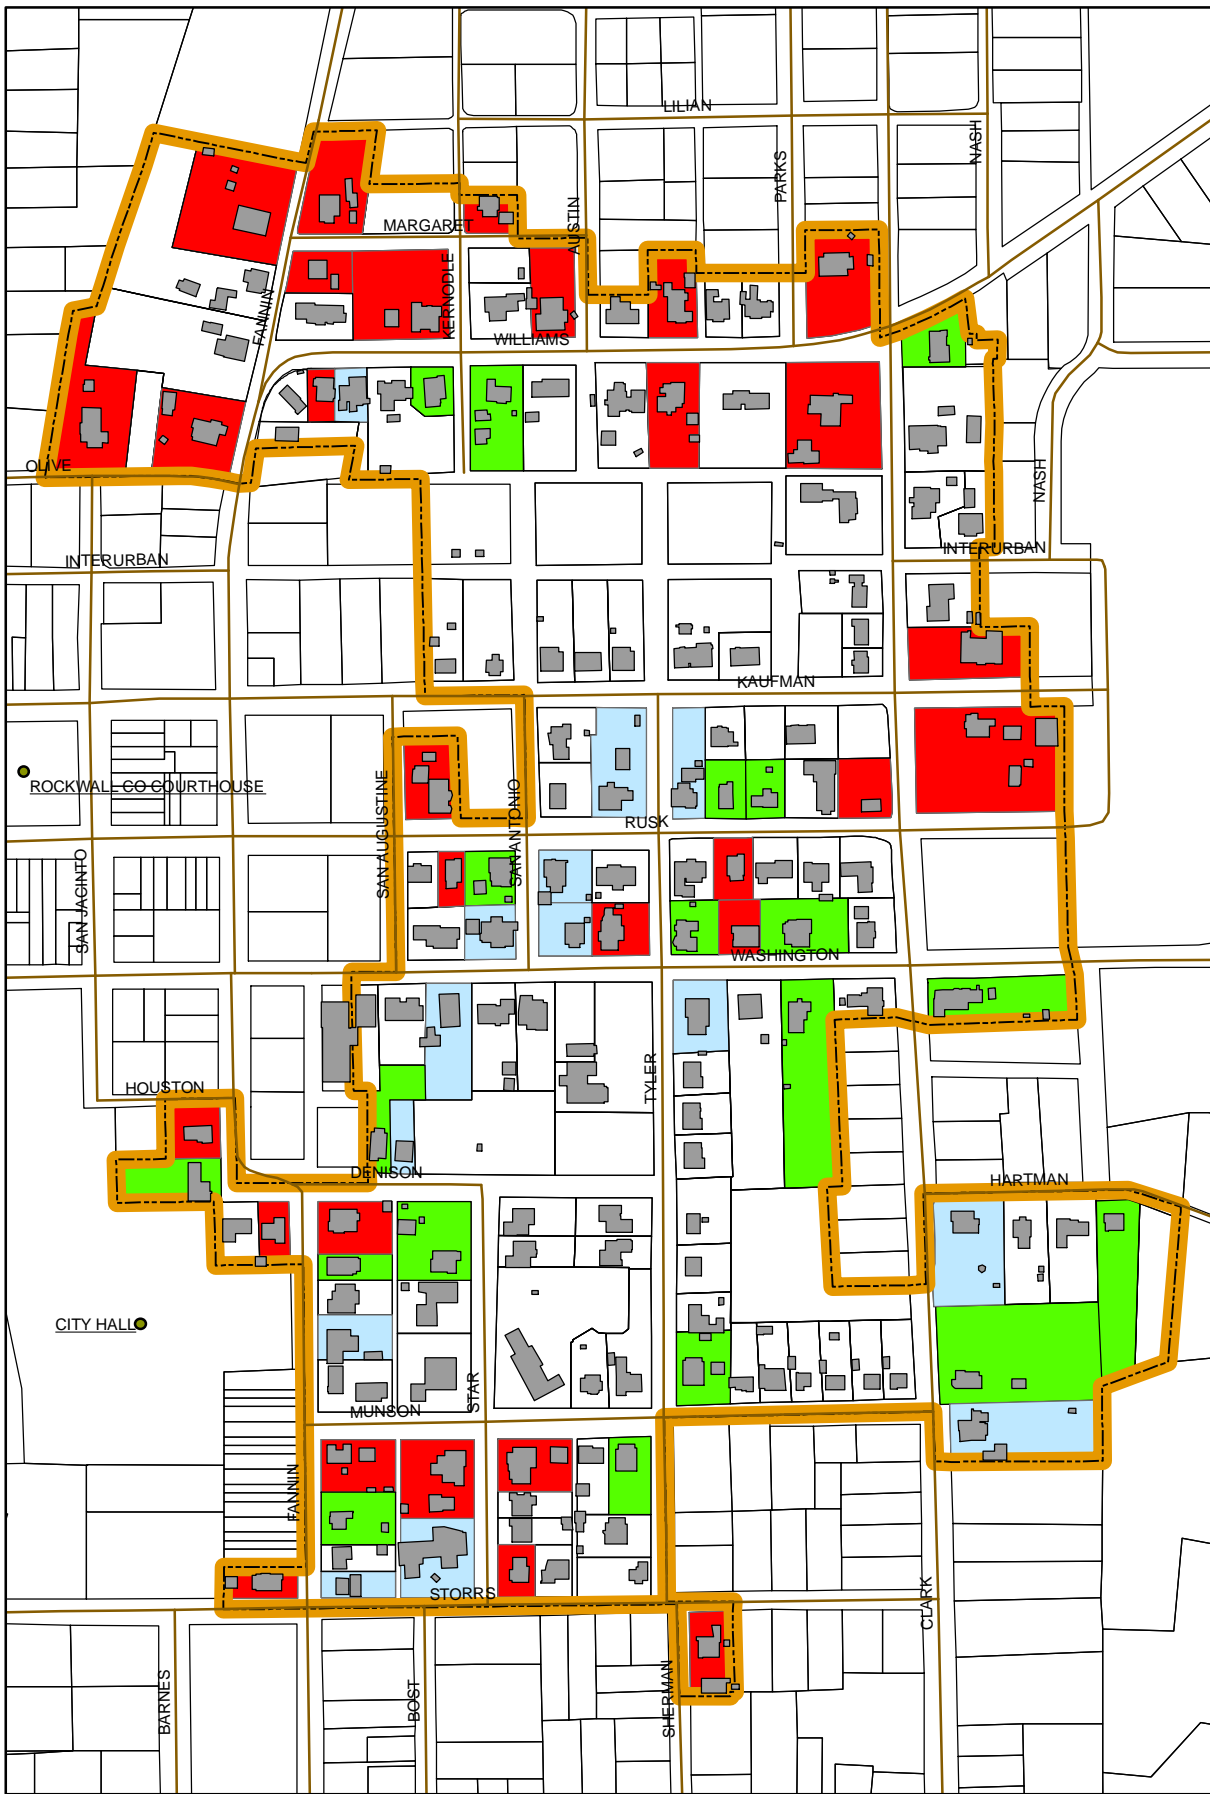

## Legend

- Points of Interest
  - Streets
  - Parcel
  - "Old Town Rockwall" Historic District Boundary
  - BUILDINGS
- ### CONTRIBUTING STATUS
- HIGH
  - LOW
  - MEDIUM
  - NON
  - VACANT

The City of Rockwall GIS maps are continually under development and therefore subject to change without notice. While we endeavor to provide timely and accurate information, we make no guarantees. The City of Rockwall makes no warranty, express or implied, including warranties of merchantability and fitness for a particular purpose. Use of the information is the sole responsibility of the user.

## "Old Town Rockwall" Historic District